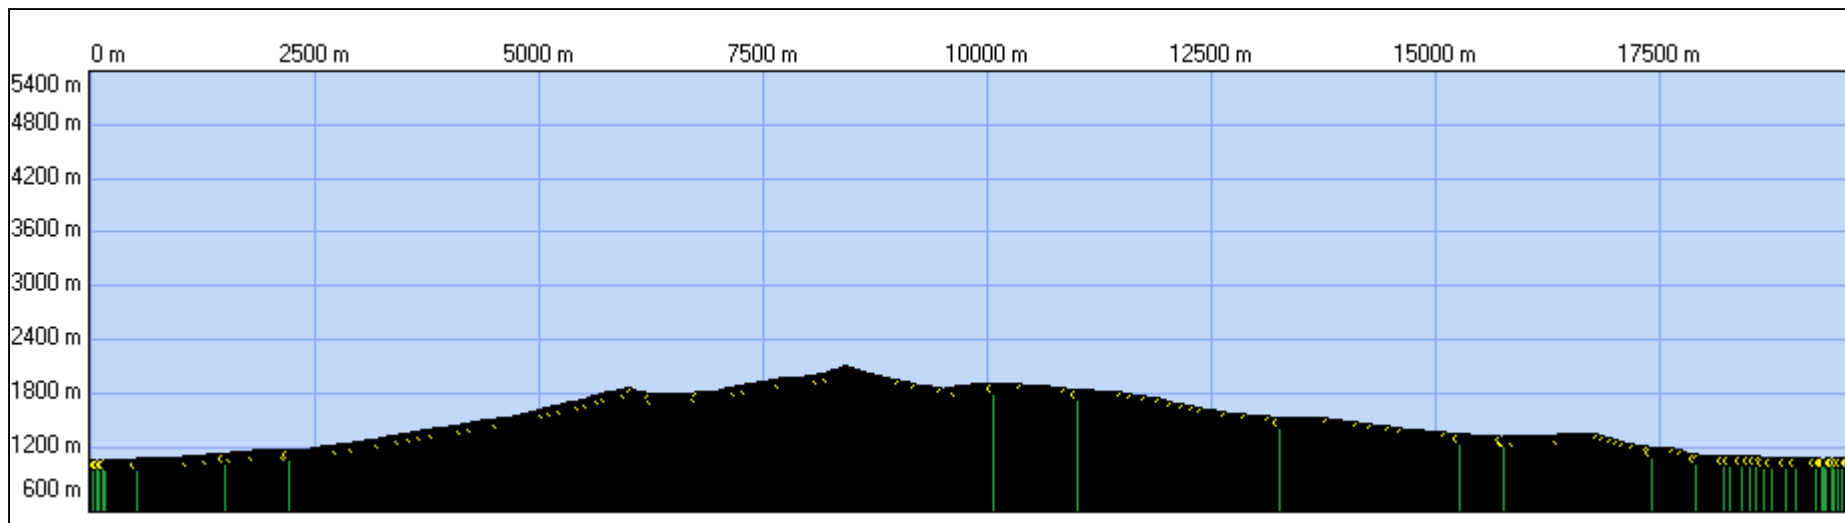

ACTIVE LOG 011

Flat distance	19016.80 m	Total height ascended	1641 m
Actual distance	19539.49 m	Total height descended	1660 m
Minimum height	1000 m	Height difference	-19 m
Maximum height	2003 m		

Description